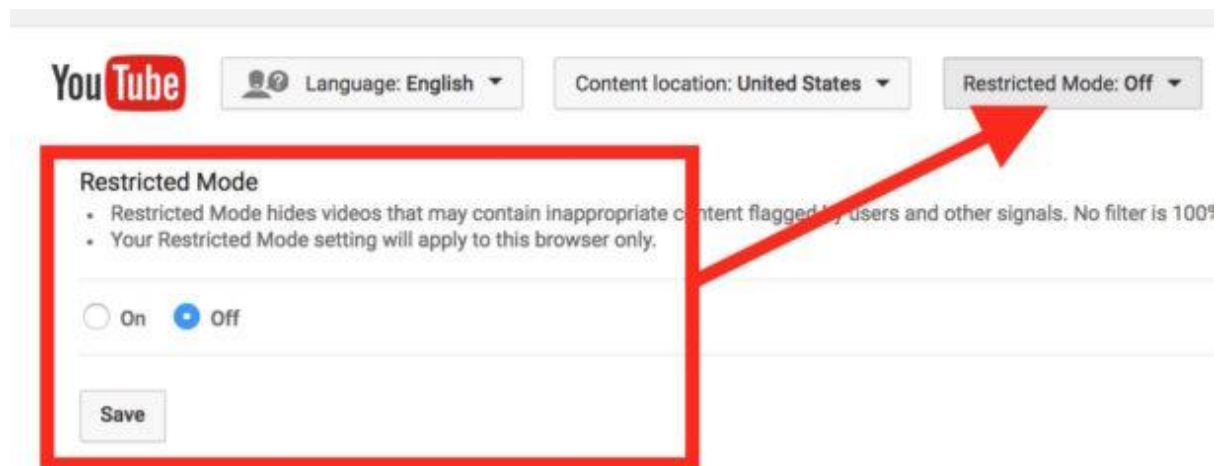

RESTRICTED MODE

This setting can be enabled on both the YouTube app and website. This clever feature limits what your child has access to, e.g. potentially mature or objectionable content.

Make sure that you have a conversation about what your child is watching online. Ask them who their favourite YouTubers are.